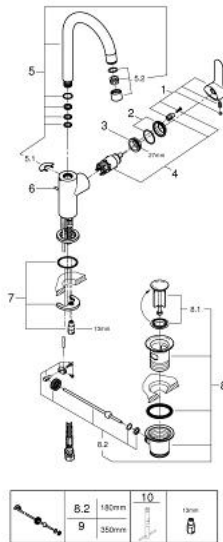

\* Optional accessories

23 760 000 **BAUEDGE SINGLE-LEVER BASIN MIXER 1/2"**  
**L-SIZE**

**SPARE PARTS**, February 2018 – December 2018

- 1: Lever (Spare part-nr. 46812000)
- 2: Shield for cross handle (Spare part-nr. 46581000)
- 3: retaining ring (Spare part-nr. 07419000)
- 4: Cartridge (Spare part-nr. 46580000)
- 5: Flow restrictor (Spare part-nr. 13935000)
- 6: Safety ring (Spare part-nr. 4825700M)
- 7: Pop-up rod (Spare part-nr. 46739000)
- 8: Shank mounting kit (Spare part-nr. 46249000)
- 9: Pop-up waste set 1 1/4" (Spare part-nr. 28910000)
- 9.1: Chrome bath plug (Spare part-nr. 07182000)
- 9.2: Eccentric rod (Spare part-nr. 07052000)
- 10: Eccentric rod (Spare part-nr. 07341000)\*
- 11: Mounting wrench (Spare part-nr. 19017000)\*

\* Optional accessories

23 760 000 **BAUEDGE SINGLE-LEVER BASIN MIXER 1/2"**  
**L-SIZE**

**SPARE PARTS**, May 2016 – February 2018

- 1: Lever (Spare part-nr. 46812000)
- 2: Shield for cross handle (Spare part-nr. 46581000)
- 3: retaining ring (Spare part-nr. 07419000)
- 4: Cartridge (Spare part-nr. 46580000)
- 5: Swivel tube spout (Spare part-nr. 13368000)
- 5.1: Safety ring (Spare part-nr. 4825700M)
- 5.2: Flow restrictor (Spare part-nr. 13967000)
- 6: Pop-up rod (Spare part-nr. 46739000)
- 7: Shank mounting kit (Spare part-nr. 46249000)
- 8: Pop-up waste set 1 1/4" (Spare part-nr. 28910000)
- 8.1: Chrome bath plug (Spare part-nr. 07182000)
- 8.2: Eccentric rod (Spare part-nr. 07052000)
- 9: Eccentric rod (Spare part-nr. 07341000)\*
- 10: Mounting wrench (Spare part-nr. 19017000)\*