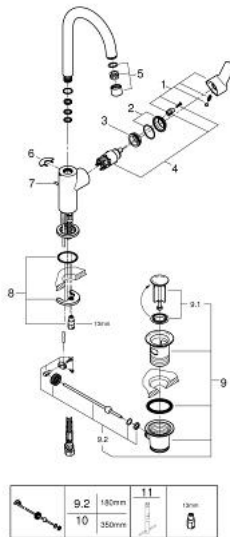

23 760 000 **BAUEDGE SINGLE-LEVER BASIN MIXER 1/2"**  
**L-SIZE**

**SPARE PARTS**, December 2018 – now

- 1: Lever (Spare part-nr. 46812000)
- 2: Shield for cross handle (Spare part-nr. 46581000)
- 3: retaining ring (Spare part-nr. 46715000)
- 4: Cartridge (Spare part-nr. 46580000)
- 5: Flow restrictor (Spare part-nr. 13935000)
- 6: Safety ring (Spare part-nr. 4825700M)
- 7: Pop-up rod (Spare part-nr. 46739000)
- 8: Shank mounting kit (Spare part-nr. 46249000)
- 9: Pop-up waste set 1 1/4" (Spare part-nr. 28910000)
- 9.1: Chrome bath plug (Spare part-nr. 07182000)
- 9.2: Eccentric rod (Spare part-nr. 07052000)
- 10: Eccentric rod (Spare part-nr. 07341000)\*
- 11: Mounting wrench (Spare part-nr. 19017000)\*

\* Optional accessories

23 760 000 **BAUEDGE SINGLE-LEVER BASIN MIXER 1/2"**  
**L-SIZE**

**SPARE PARTS**, February 2018 – December 2018

- 1: Lever (Spare part-nr. 46812000)
- 2: Shield for cross handle (Spare part-nr. 46581000)
- 3: retaining ring (Spare part-nr. 07419000)
- 4: Cartridge (Spare part-nr. 46580000)
- 5: Flow restrictor (Spare part-nr. 13935000)
- 6: Safety ring (Spare part-nr. 4825700M)
- 7: Pop-up rod (Spare part-nr. 46739000)
- 8: Shank mounting kit (Spare part-nr. 46249000)
- 9: Pop-up waste set 1 1/4" (Spare part-nr. 28910000)
- 9.1: Chrome bath plug (Spare part-nr. 07182000)
- 9.2: Eccentric rod (Spare part-nr. 07052000)
- 10: Eccentric rod (Spare part-nr. 07341000)\*
- 11: Mounting wrench (Spare part-nr. 19017000)\*