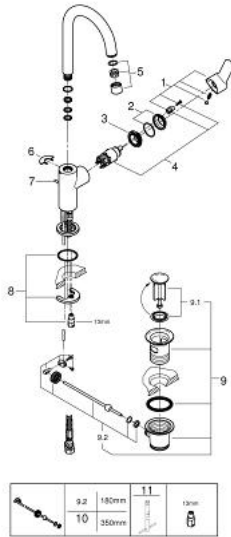

23 760 000 **BAUEDGE SINGLE-LEVER BASIN MIXER 1/2"**  
**L-SIZE**

**SPARE PARTS**, December 2018 – now

- 1: Lever (Spare part-nr. 46812000)
- 2: Shield for cross handle (Spare part-nr. 46581000)
- 3: retaining ring (Spare part-nr. 46715000)
- 4: Cartridge (Spare part-nr. 46580000)
- 5: Flow restrictor (Spare part-nr. 13935000)
- 6: Safety ring (Spare part-nr. 4825700M)
- 7: Pop-up rod (Spare part-nr. 46739000)
- 8: Shank mounting kit (Spare part-nr. 46249000)
- 9: Pop-up waste set 1 1/4" (Spare part-nr. 28910000)
- 9.1: Chrome bath plug (Spare part-nr. 07182000)
- 9.2: Eccentric rod (Spare part-nr. 07052000)
- 10: Eccentric rod (Spare part-nr. 07341000)\*
- 11: Mounting wrench (Spare part-nr. 19017000)\*

\* Optional accessories

23 760 000 **BAUEDGE SINGLE-LEVER BASIN MIXER 1/2"**  
**L-SIZE**

**SPARE PARTS**, February 2018 – December 2018

- 1: Lever (Spare part-nr. 46812000)
- 2: Shield for cross handle (Spare part-nr. 46581000)
- 3: retaining ring (Spare part-nr. 07419000)
- 4: Cartridge (Spare part-nr. 46580000)
- 5: Flow restrictor (Spare part-nr. 13935000)
- 6: Safety ring (Spare part-nr. 4825700M)
- 7: Pop-up rod (Spare part-nr. 46739000)
- 8: Shank mounting kit (Spare part-nr. 46249000)
- 9: Pop-up waste set 1 1/4" (Spare part-nr. 28910000)
- 9.1: Chrome bath plug (Spare part-nr. 07182000)
- 9.2: Eccentric rod (Spare part-nr. 07052000)
- 10: Eccentric rod (Spare part-nr. 07341000)\*
- 11: Mounting wrench (Spare part-nr. 19017000)\*